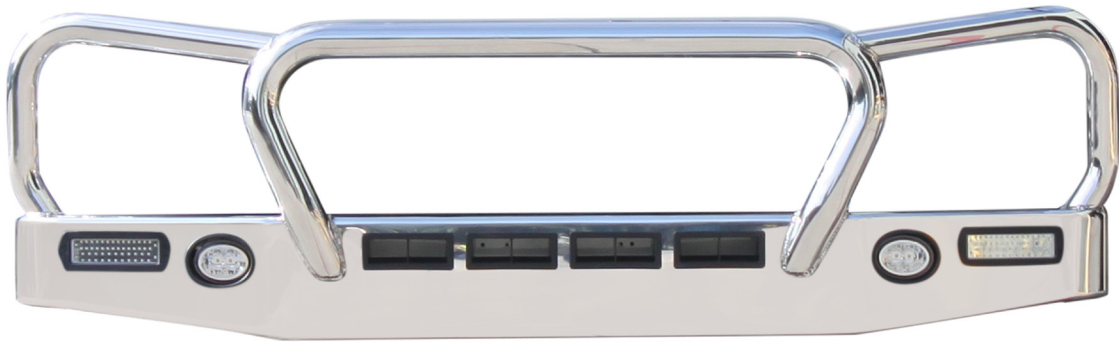

AUSTRALIAN MADE FRONTAL PROTECTION TO SUIT
FUSO ROSA

LIFETIME WARRANTY

BUILT TO PERFORM

HI-TENSILE ALLOY

BULLBAR

ECB's Bullbar has been designed to offer maximum protection whilst adding minimum weight. The Australian Made Bullbar comes with a Lifetime Warranty and will never rust or corrode.

Bar Features:

- 6mm thick hi-tensile Alloy one piece channel section
- Fully welded construction
- 76mm x 4.75mm centre tube
- 63mm x 4.2mm shoulder tubes
- Gusseted shoulder tubes
- LED indicator/park lights
- LED bumper lights
- Bullbar adds only 30kg to your vehicle

ecb.com.au

1800 069 145

**Australian
Manufactured**

**ADR
Compliant**

**Airbag
Compatible**

**Lifetime
Warranty**

FINISH OPTIONS

ECB products are finished with the same high standards and exacting methods that are employed in our manufacturing and design processes. When you choose the best products available, you can be sure that they will present as well as they perform.